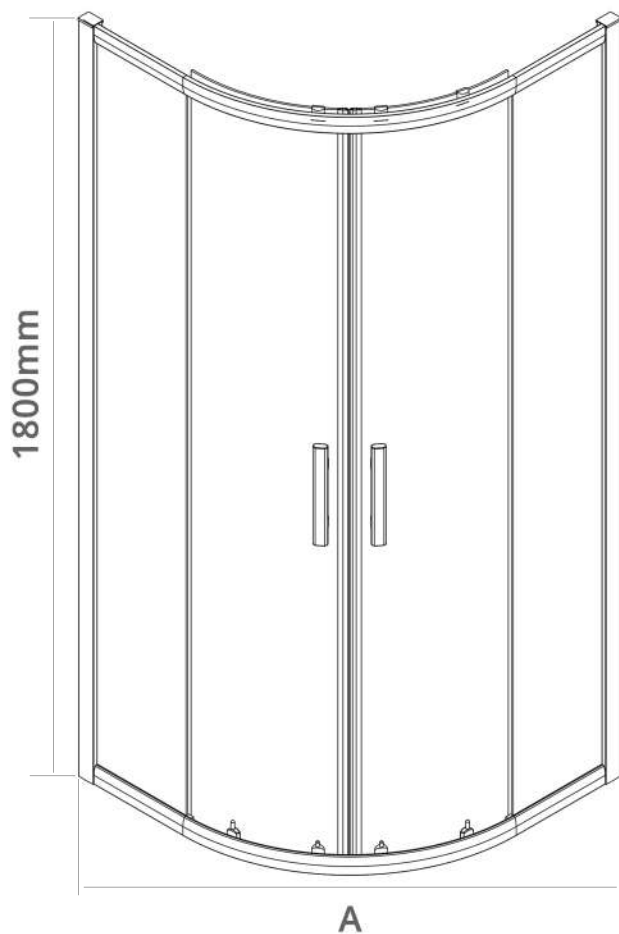

Aqua i

Ai6 Chrome Reduced Height Quadrant Shower Enclosure

6mm Glass | 1800mm High | Easy Clean Glass | High Polished Chrome Frame | Unique 16 Wheel System

CODE	SIZE (A)	APERTURE	ADJUSTMENT In Alcove
AI6QD080S-1800	800x800mm	450mm	780-800mm
AI6QD090S-1800	900x900mm	540mm	880-900mm