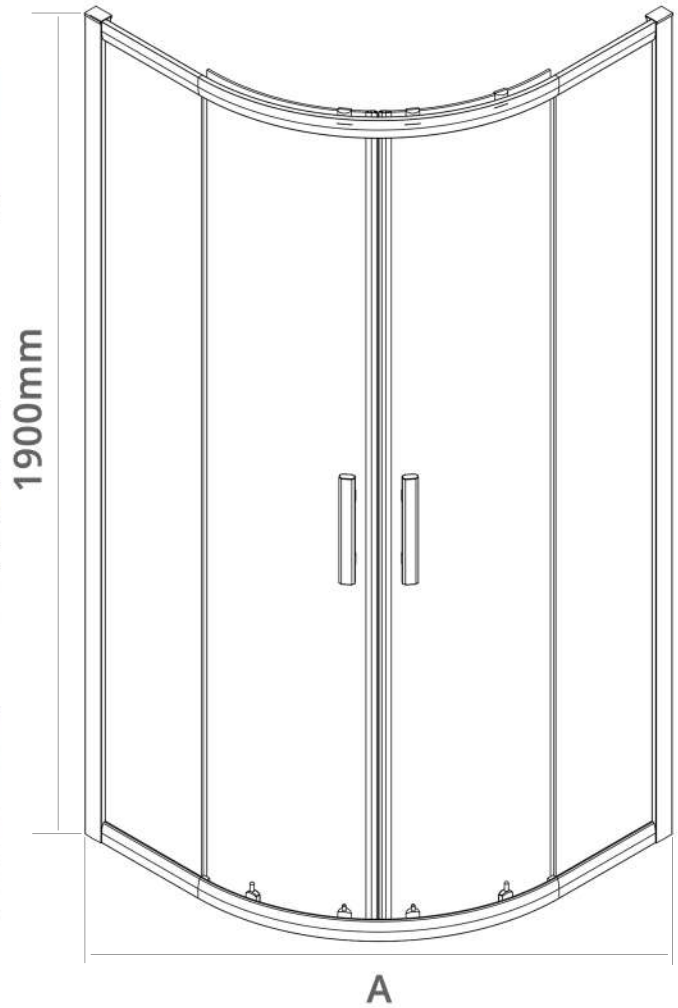

## Ai8 Chrome Quadrant Shower Enclosure

8mm Glass | 1900mm High | Easy Clean Glass | High Polished Chrome Frame | Unique 16 Wheel System

CODE	SIZE (A)	APERTURE	ADJUSTMENT In Alcove
AI8QD080S	800x800mm	450mm	780-800mm
AI8QD090S	900x900mm	540mm	880-900mm