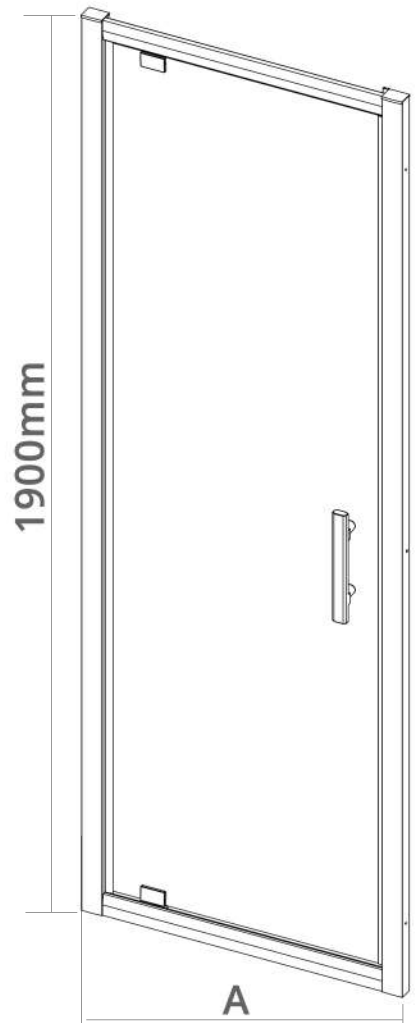

Aqua i

Ai8 Chrome Pivot Shower Door

8mm Glass | 1900mm High | Easy Clean Glass | High Polished Chrome Frame | Fully Reversible

CODE	WIDTH (A)	APERTURE	ADJUSTMENT In Alcove	ADJUSTMENT With Side Panel
AI8PD070S	700mm	490mm	660-700mm	680-700mm
AI8PD076S	760mm	520mm	720-760mm	740-760mm
AI8PD080S	800mm	540mm	760-800mm	780-800mm
AI8PD090S	900mm	590mm	860-900mm	880-900mm