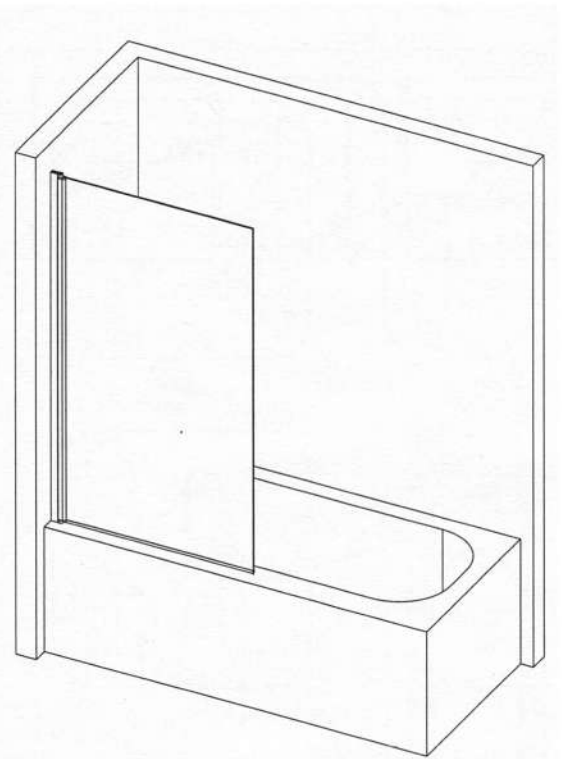

Aqua i

Ai6 Matt Black Square Bath Screen

6mm Glass | 1400mm High | Easy Clean Glass | Matt Black Frame | Fully Reversible

| CODE | HEIGHT | WIDTH | ADJUSTMENT |
|-----------|--------|-------|------------|
| AIB050-MB | 1400mm | 800mm | 760-800mm |