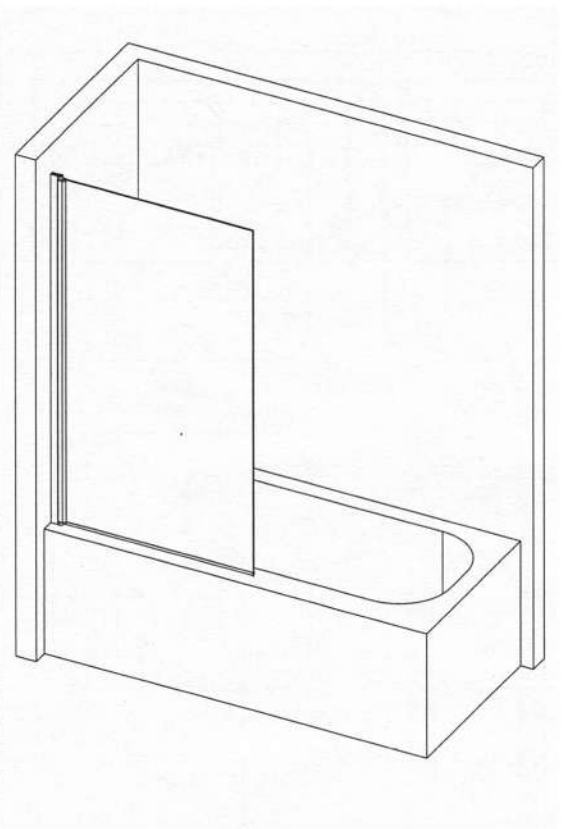

Aqua i

Ai6 Matt Black Matrix Square Bath Screen

6mm Glass | 1400mm High | Easy Clean Glass | Matt Black Frame | Fully Reversible

CODE	HEIGHT	WIDTH	ADJUSTMENT
AIB050-MBM	1400mm	800mm	760-800mm