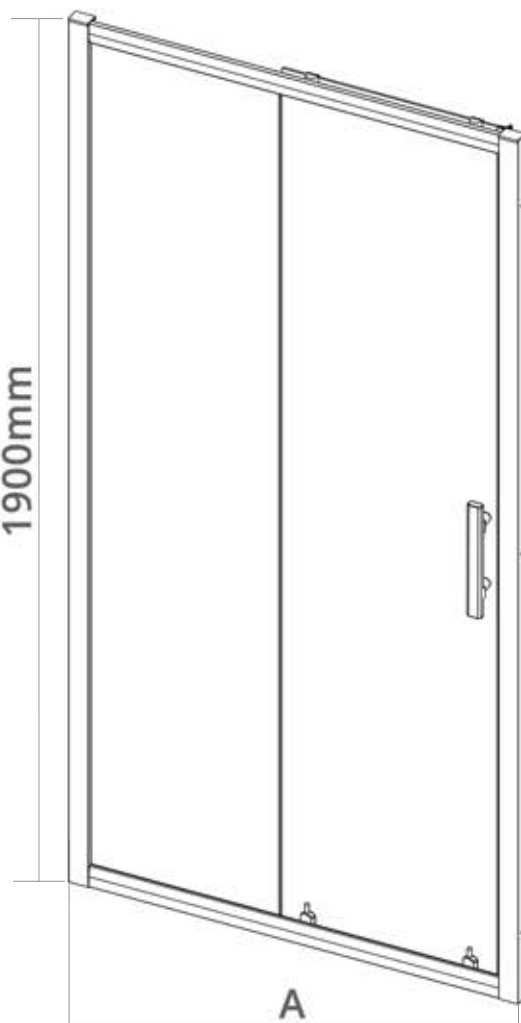

Aqua i

Ai6 Brushed Brass Sliding Shower Door

6mm Glass | 1900mm High | Easy Clean Glass | Brushed Brass Effect Frame | Fully Reversible

Unique 8 Wheel System

CODE	WIDTH (A)	APERTURE	ADJUSTMENT In Alcove	ADJUSTMENT With Side Panel
AISD100BB	1000mm	385mm	960-1000mm	980-1000mm
AISD120BB	1200mm	485mm	1160-1200mm	1180-1200mm
AISD130BB	1300mm	535mm	1260-1300mm	1290-1300mm
AISD140BB	1400mm	585mm	1360-1400mm	1380-1400mm
AISD150BB	1500mm	635mm	1460-1500mm	1480-1500mm
AISD160BB	1600mm	685mm	1560-1600mm	1580-1600mm
AISD170BB	1700mm	735mm	1660-1700mm	1680-1700mm