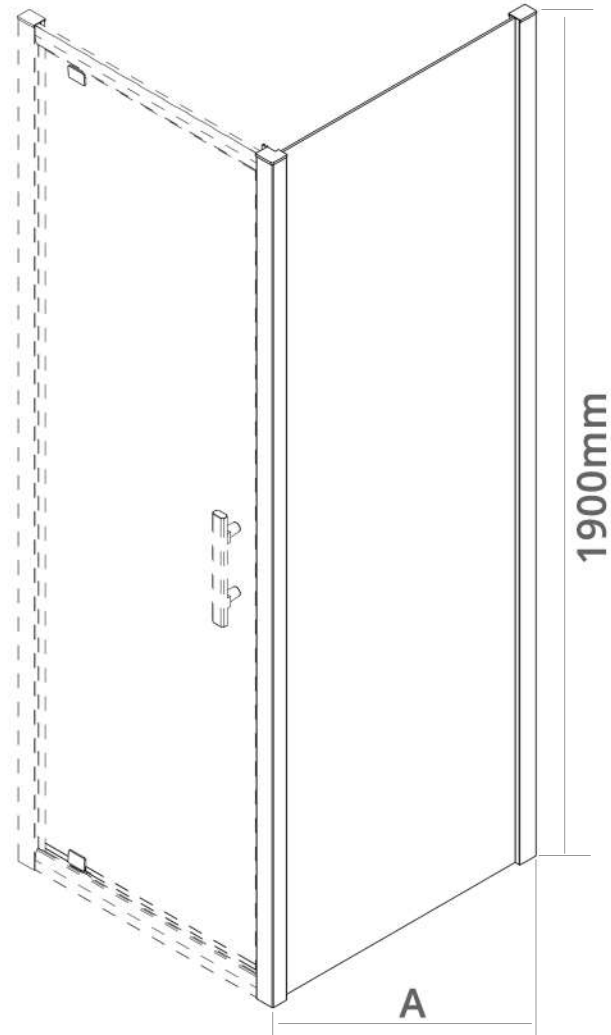

Aqua i

Ai6 Matt Black Shower Door Side Panel

6mm Glass | 1900mm High | Easy Clean Glass | Matt Black Frame

To Suit Ai6 Sliding, Bifold & Pivot Doors

CODE	WIDTH (A)	ADJUSTMENT
AISP070B	700mm	660-700mm
AISP076B	760mm	720-760mm
AISP080B	800mm	760-800mm
AISP090B	900mm	860-900mm
AISP100B	1000mm	960-1000mm

NOT suitable for use with Aqua i Infold Shower Doors