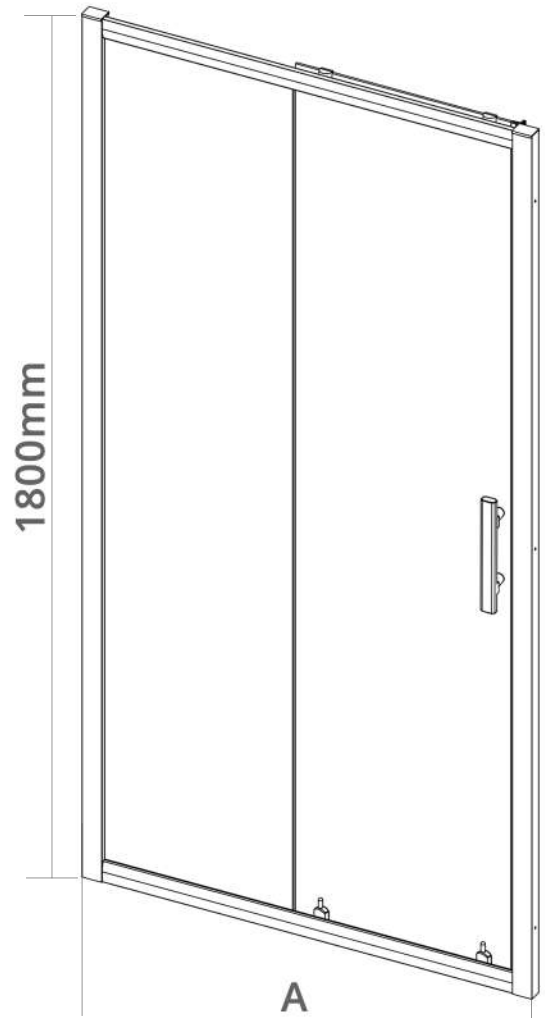

Aqua i

Ai6 Chrome Reduced Height Sliding Shower Door & Side Panels

6mm Glass | 1800mm High | Easy Clean Glass | High Polished Chrome Frame | Fully Reversible

Unique 8 Wheel System

CODE	WIDTH (A)	APERTURE	ADJUSTMENT In Alcove	ADJUSTMENT With Side Panel
AI6SD100S-1800	1000mm	385mm	960-1000mm	980-1000mm
AI6SD120S-1800	1200mm	485mm	1160-1200mm	1180-1200mm

CODE	WIDTH	ADJUSTMENT
AI6SP080S-1800	800mm	760-800mm
AI6SP090S-1800	900mm	860-900mm