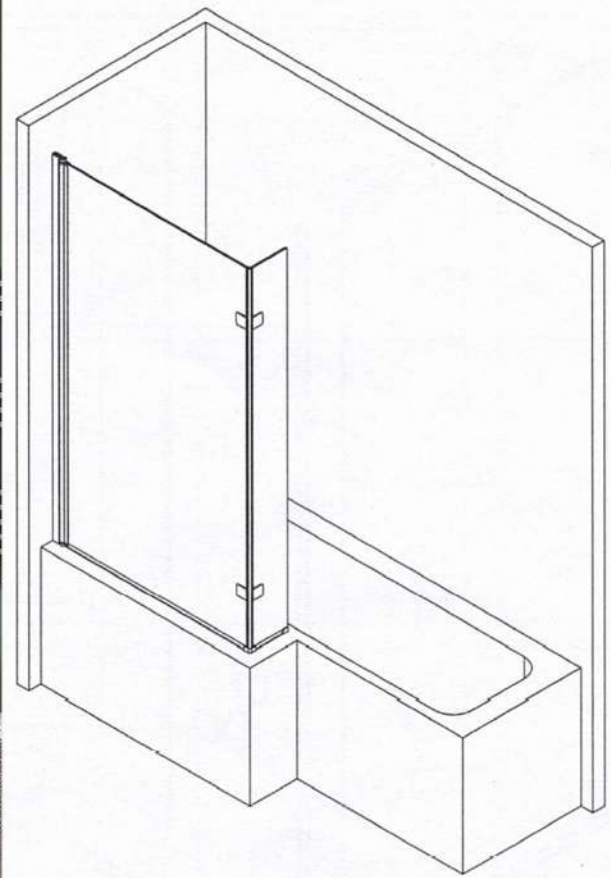

Aqua i

Ai6 Chrome L-Shape Bath Screen

6mm Glass | 1400mm High | Easy Clean Glass | High Polished Chrome Frame | Fully Reversible

CODE

AIB048

HEIGHT

1400mm

WIDTH

800mm

ADJUSTMENT

780-800mm