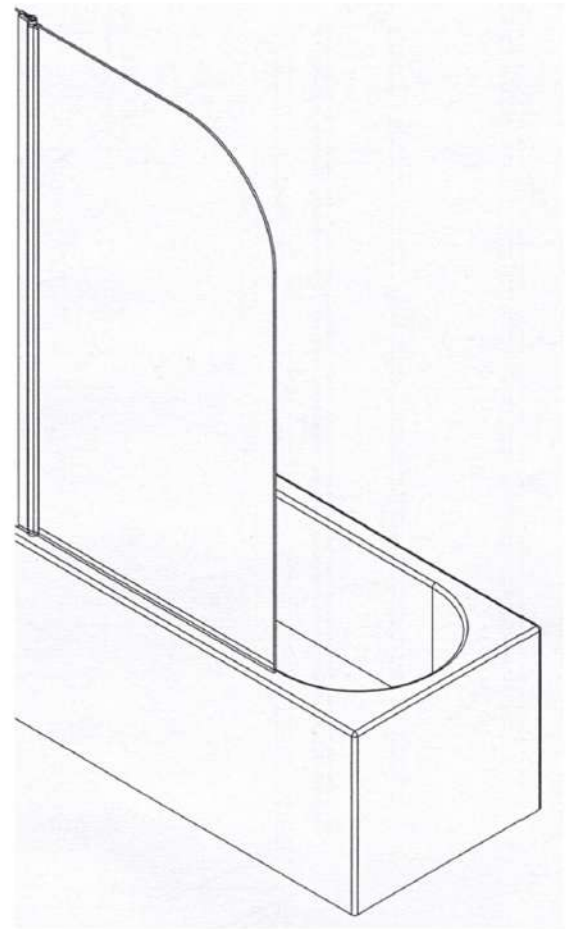

Aqua i

Ai6 Chrome Curved Bath Screen

6mm Glass | 1400mm High | Easy Clean Glass | High Polished Chrome Frame | Fully Reversible

CODE

AIB052

HEIGHT

1400mm

WIDTH

800mm

ADJUSTMENT

760-800mm