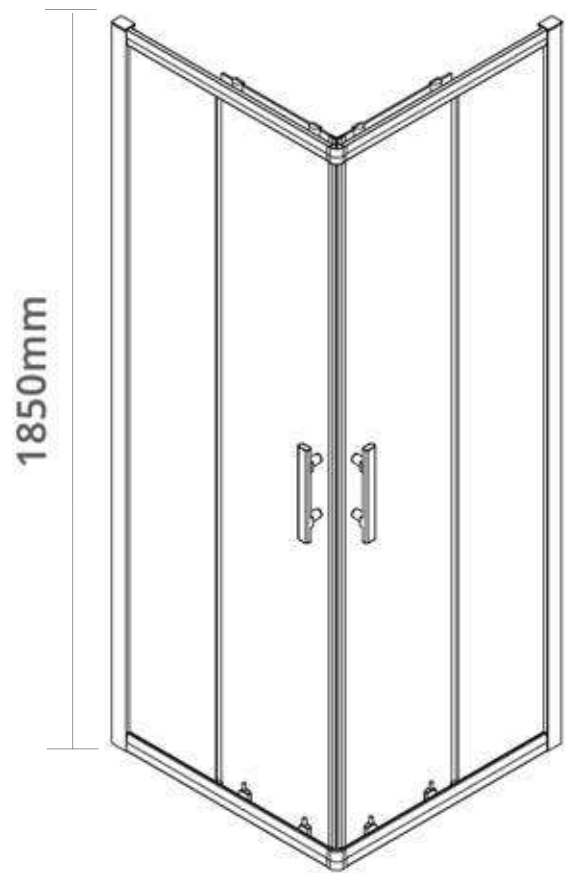

Aqua i

Ai6 Chrome Corner Entry Enclosure

6mm Glass | 1850mm High | Easy Clean Glass | High Polished Chrome Frame | Fully Reversible
Unique 16 Wheel System

| CODE | SIZE | APERTURE | ADJUSTMENT |
|----------|-------------|----------|------------|
| AICE076S | 760x760mm | 370mm | 740-760mm |
| AICE080S | 800x800mm | 400mm | 780-800mm |
| AICE090S | 900x900mm | 470mm | 880-900mm |
| AICE100S | 1000x1000mm | 540mm | 980-1000mm |