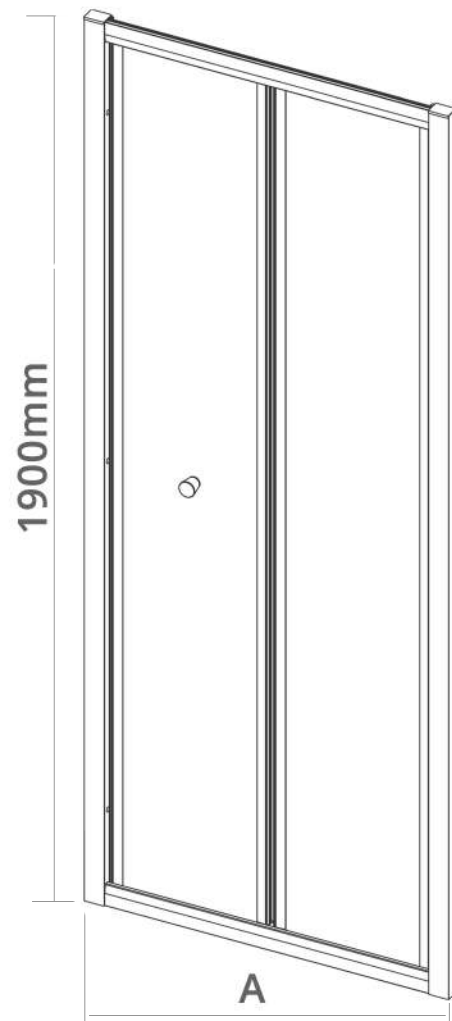

Aqua i

Ai6 Matt Black Bifold Shower Door

6mm Glass | 1900mm High | Easy Clean Glass | Matt Black Frame | Fully Reversible

CODE	WIDTH (A)	APERTURE	ADJUSTMENT In Alcove	ADJUSTMENT With Side Panel
AIBD070B	700mm	440mm	660-700mm	680-700mm
AIBD076B	760mm	500mm	720-760mm	740-760mm
AIBD080B	800mm	540mm	760-800mm	780-800mm
AIBD090B	900mm	640mm	860-900mm	880-900mm