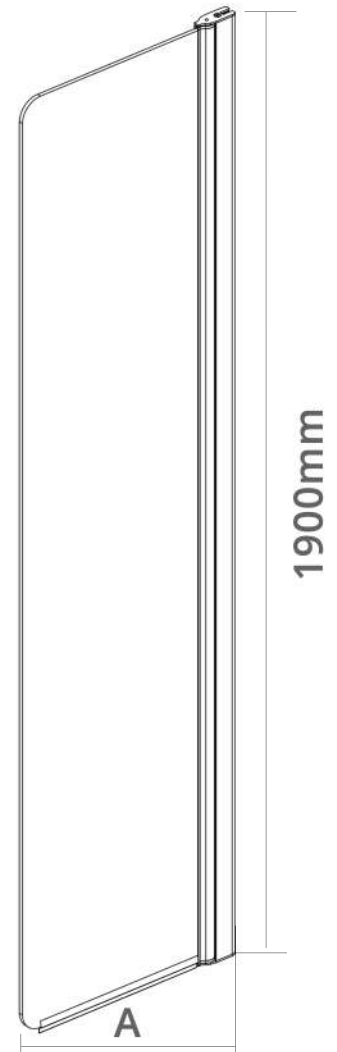

## Flipper Panels to suit 10mm Chrome Wetrooms

8mm Glass | 1900mm High | Easy Clean Glass | High Polished Chrome Frame

**CODE**

**AI10WRP030S**

**WIDTH (A)**

**300mm**

All Aqua i flipper panels pivot through 180° (90° inside and 90° outside)