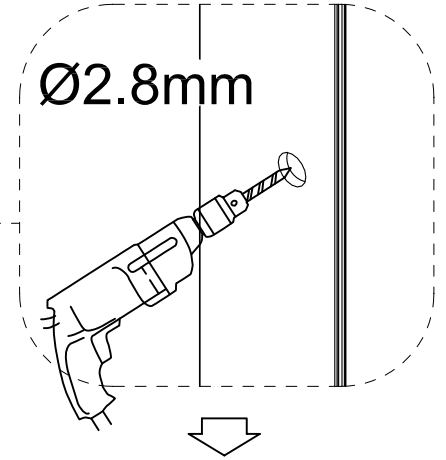

Aqua i
Shower Enclosures

8

X2

8