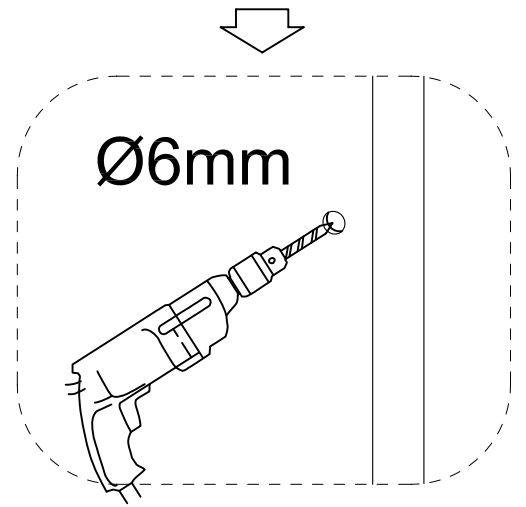

Aqua i
Shower Enclosures

8

X2

8