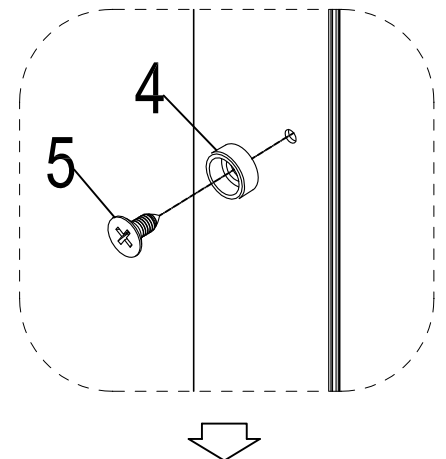

Aqua i
Shower Enclosures

8

X2

8