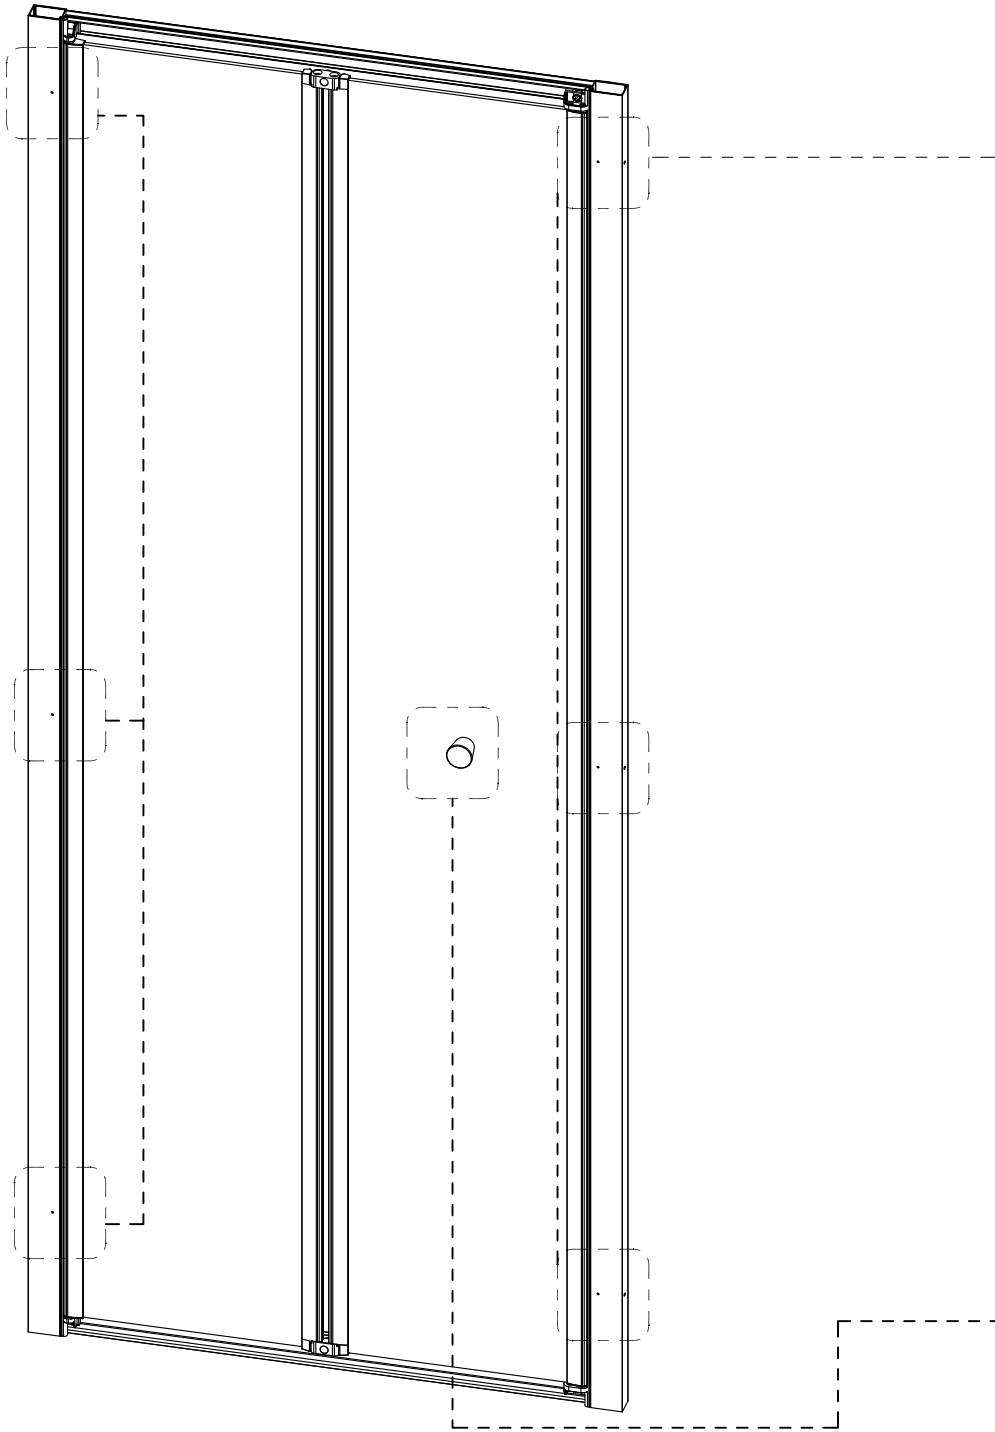

Aqua i
Shower Enclosures

8

X2

8