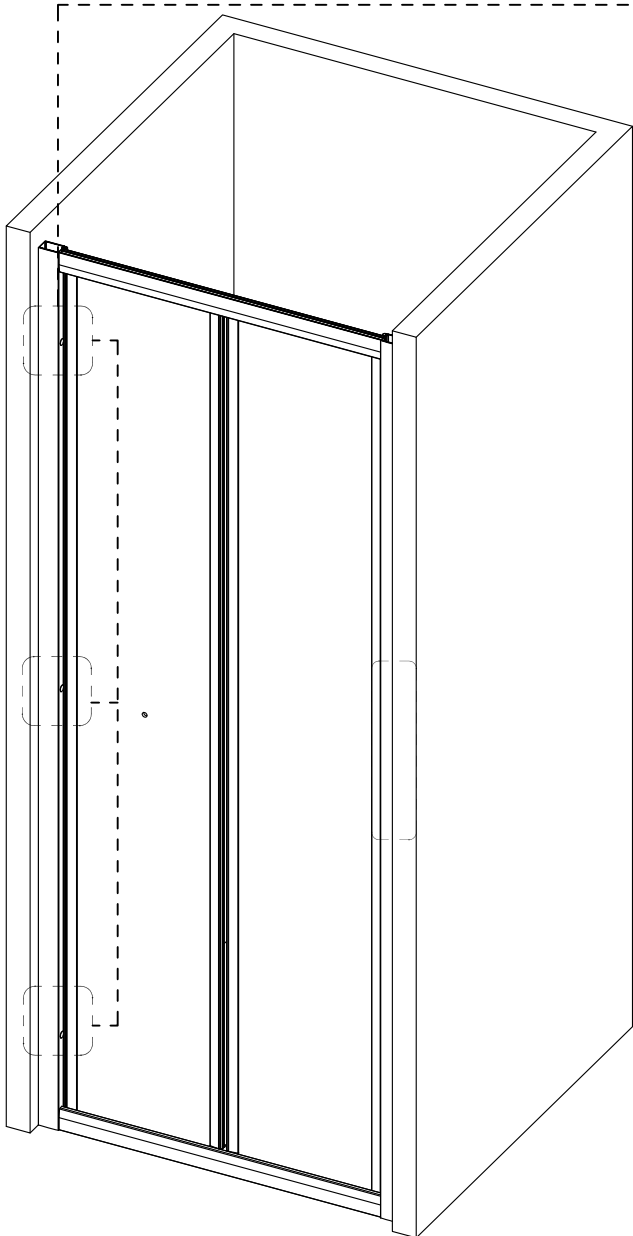

Aqua i
Shower Enclosures

8

X2

8