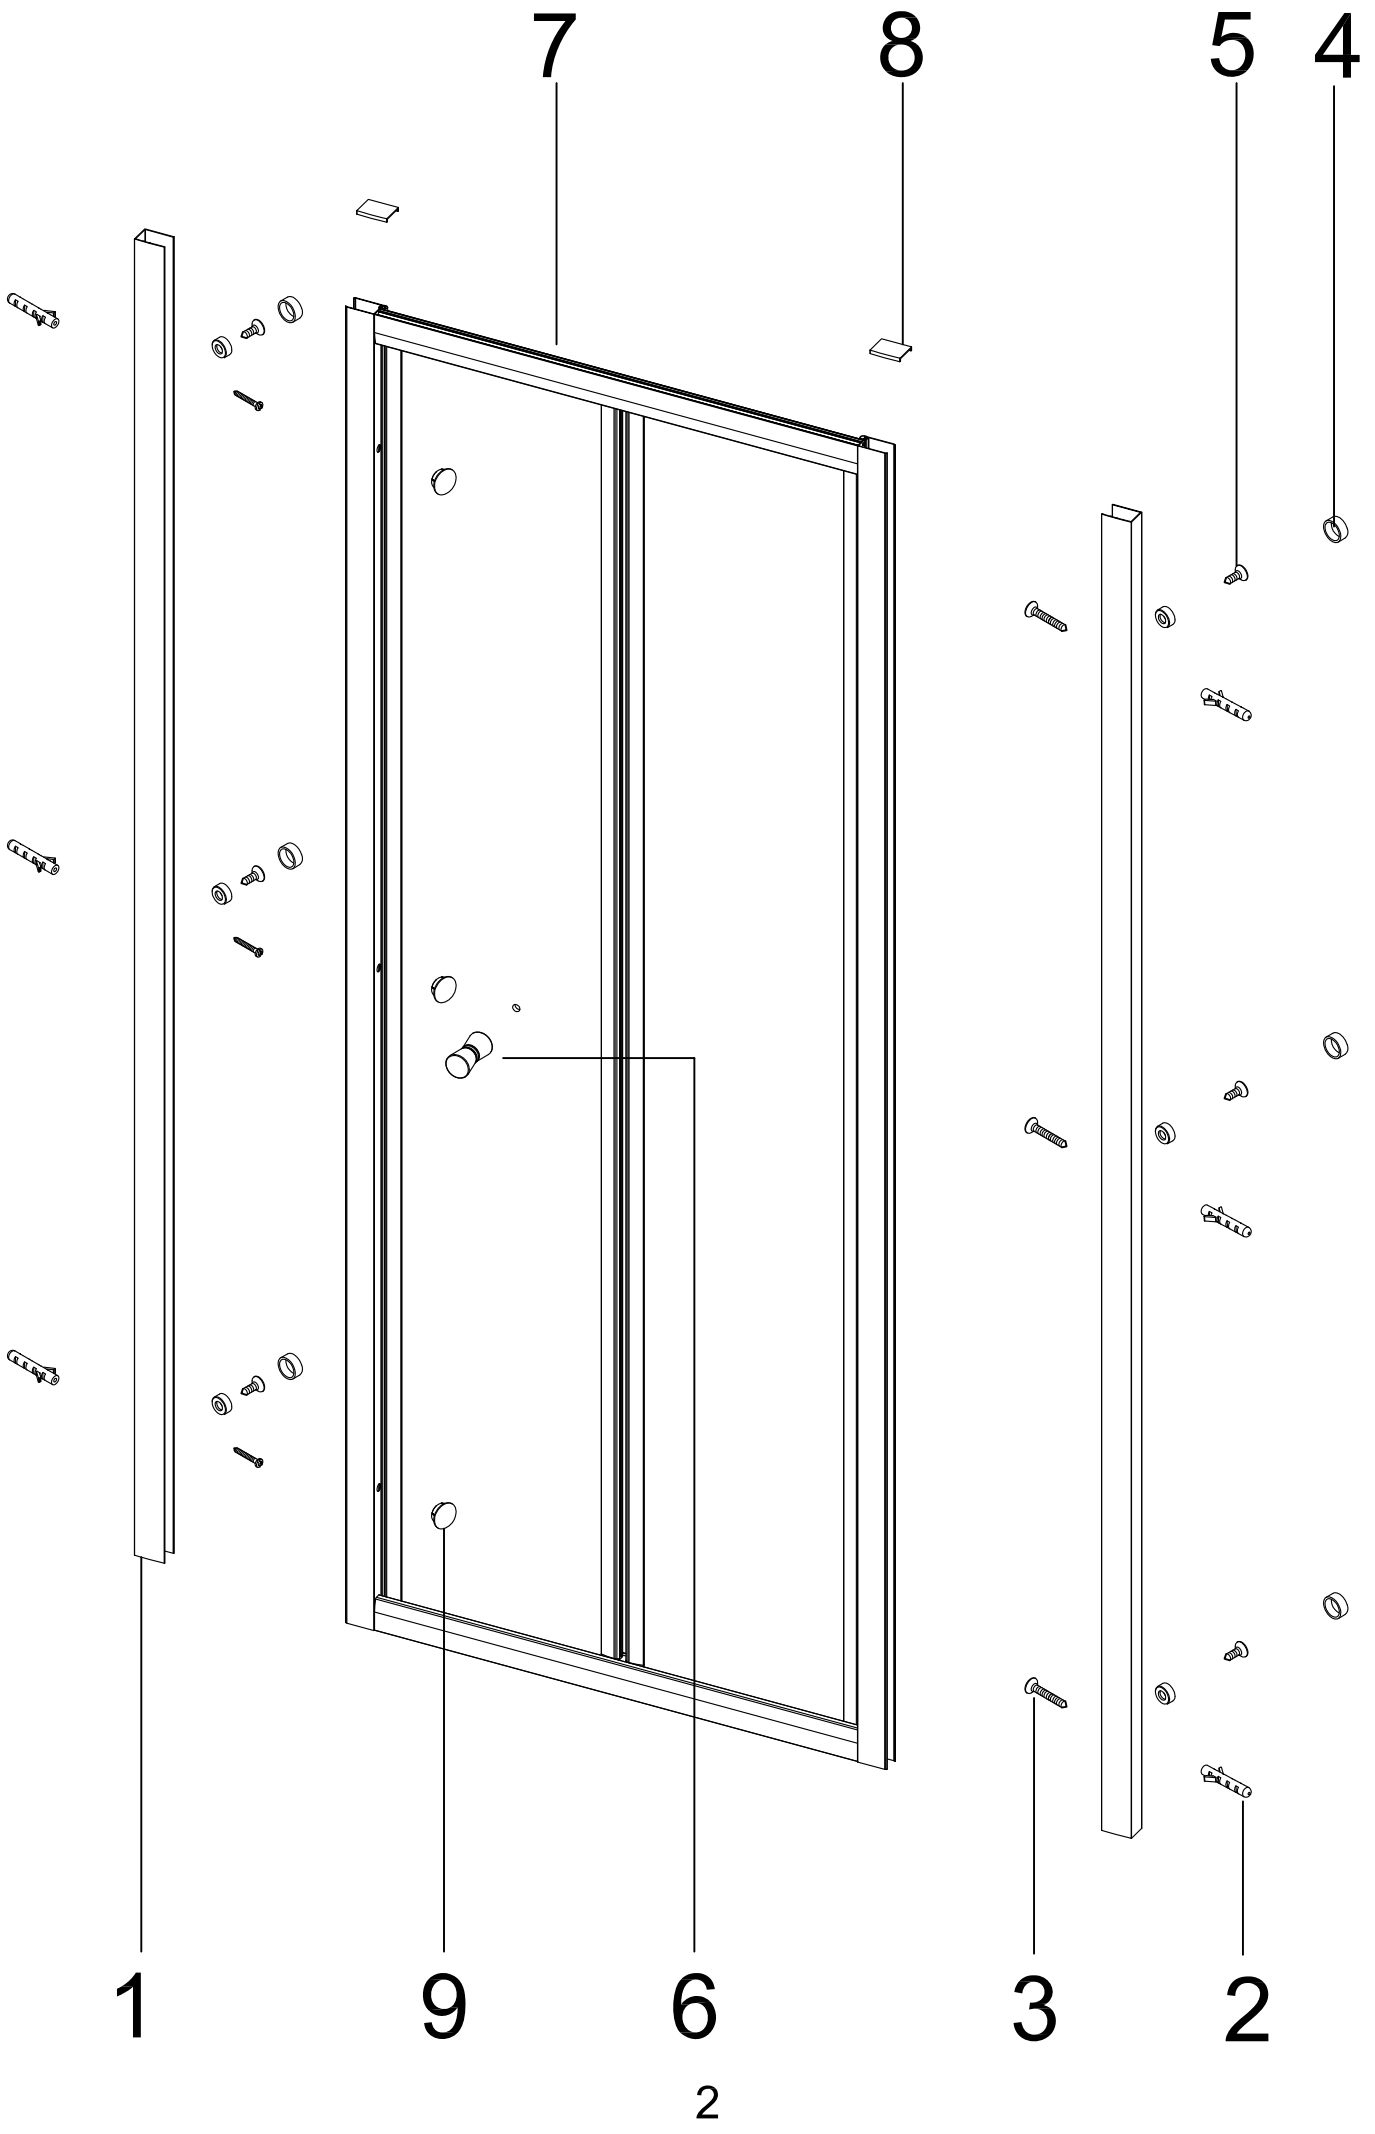

Aqua i
Shower Enclosures

8

X2

8