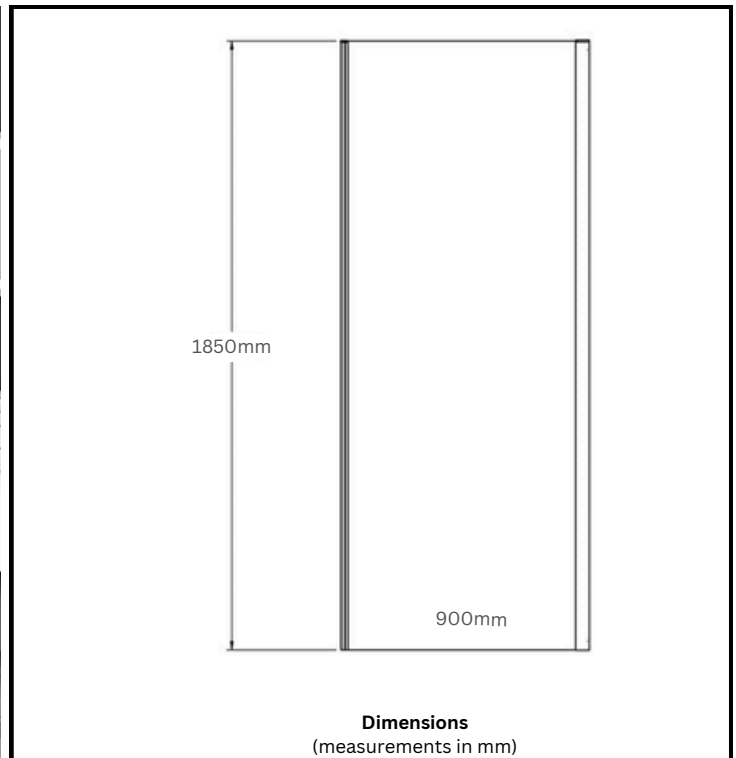

TECHNICAL DATA SHEET

6mm Shower Side Panel 900mm x 1850mm

Product Code: AISPO90S

0121 508 9989

Aqua i
Service · Quality · Value

info@aquaproducts.co.uk

Aqua i Products, Unit 6
Station Road, Station Road
Industrial Estate,
Rowley Regis, B65 0JY

Product Measurements:

Product Weight (Kg):	27
Product Width:	900mm
Product Height:	1850mm
General Information:	
Construction Material:	Aluminium
Universal Opening:	Left or Right
Colour / Finish:	Chrome
Product Details:	
Adjustment:	880-900mm
Easy Clean:	Yes
Support Arm:	No
Reversible:	Yes
Frame Type:	Unframed
Wall Adjustment:	20mm
Rust Resistant:	Yes
Glass Thickness:	6mm
Glass Type:	Clear
Screen Shape:	Rectangular
Compliance:	BS6206 & CE certified