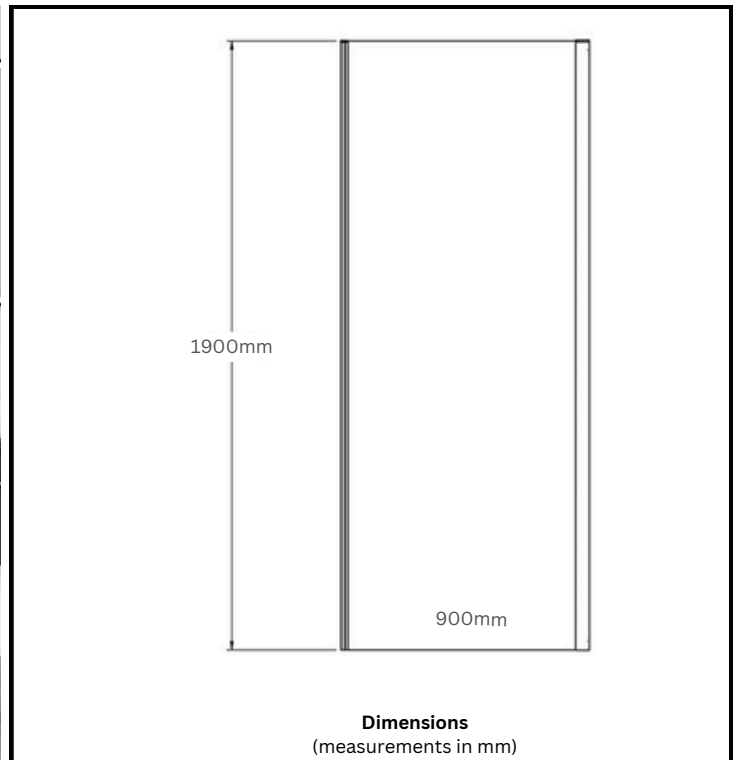

TECHNICAL DATA SHEET

6mm Shower Side Panel 900mm x 1900mm

Product Code: AISPO90B

0121 508 9989

info@aquaproducts.co.uk

Aqua i Products, Unit 6
Station Road, Station Road
Industrial Estate,
Rowley Regis, B65 0JY

Product Measurements:	
Product Weight (Kg):	27
Product Width:	900mm
Product Height:	1900mm
General Information:	
Construction Material:	Aluminium
Universal Opening:	Left or Right
Colour / Finish:	Matt Black
Product Details:	
Adjustment:	880-900mm
Easy Clean:	Yes
Support Arm:	No
Reversible:	Yes
Frame Type:	Unframed
Wall Adjustment:	20mm
Rust Resistant:	Yes
Glass Thickness:	6mm
Glass Type:	Clear
Screen Shape:	Rectangular
Compliance:	BS6206 & CE certified