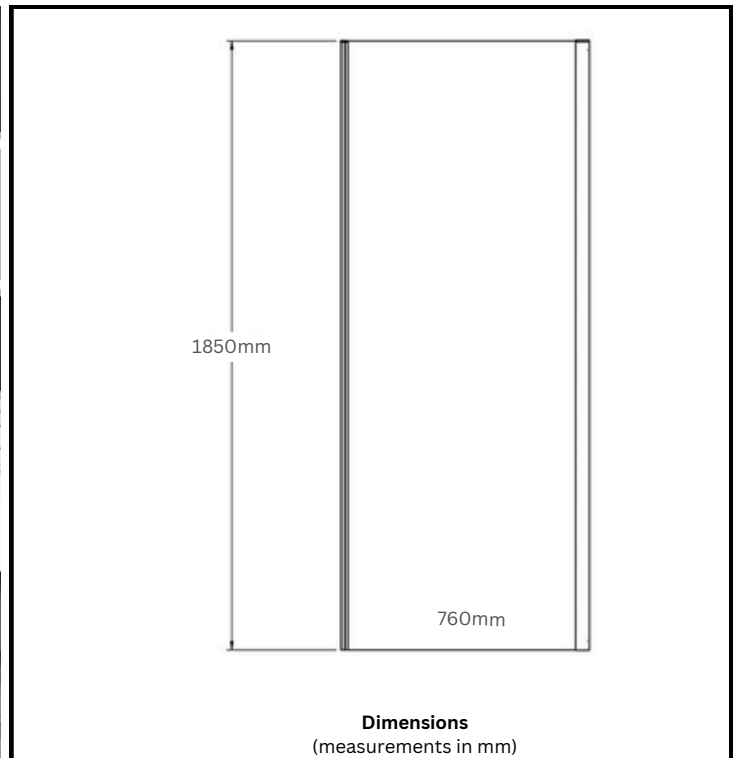

TECHNICAL DATA SHEET

6mm Shower Side Panel 760mm x 1850mm

Product Code: AISPO76S

0121 508 9989

Aqua i
Service · Quality · Value

info@aquaproducts.co.uk

Aqua i Products, Unit 6
Station Road, Station Road
Industrial Estate,
Rowley Regis, B65 0JY

Product Measurements:

Product Weight (Kg):	22
Product Width:	760mm
Product Height:	1850mm
General Information:	
Construction Material:	Aluminium
Universal Opening:	Left or Right
Colour / Finish:	Chrome
Product Details:	
Adjustment:	740-760mm
Easy Clean:	Yes
Support Arm:	No
Reversible:	Yes
Frame Type:	Unframed
Wall Adjustment:	20mm
Rust Resistant:	Yes
Glass Thickness:	6mm
Glass Type:	Clear
Screen Shape:	Rectangular
Compliance:	BS6206 & CE certified