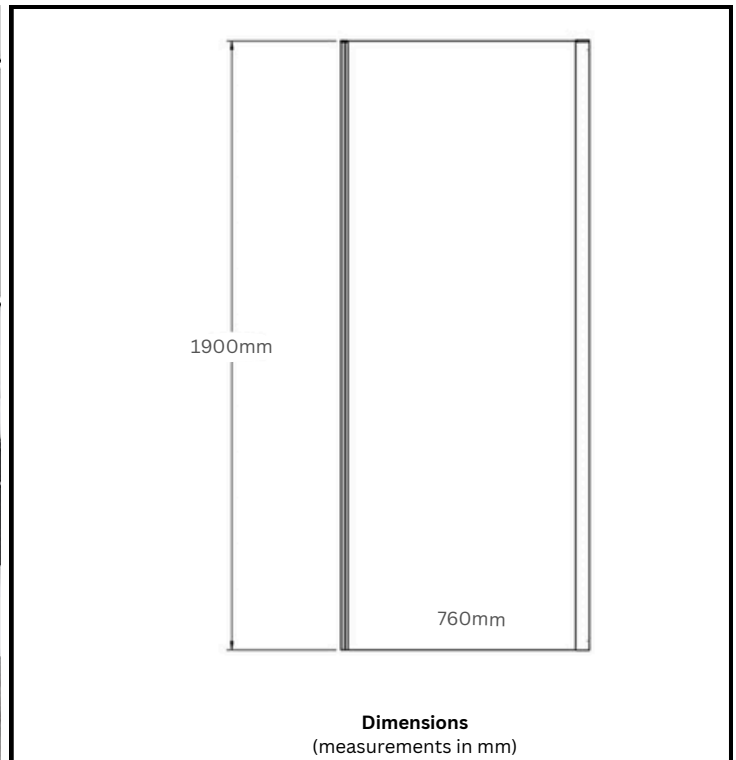

TECHNICAL DATA SHEET

6mm Shower Side Panel 760mm x 1900mm

Product Code: AISPO76B

0121 508 9989

Aqua i
Service · Quality · Value

info@aquaproducts.co.uk

Aqua i Products, Unit 6
Station Road, Station Road
Industrial Estate,
Rowley Regis, B65 0JY

Product Measurements:

Product Weight (Kg):	23
Product Width:	760mm
Product Height:	1900mm
General Information:	
Construction Material:	Aluminium
Universal Opening:	Left or Right
Colour / Finish:	Matt Black
Product Details:	
Adjustment:	740-760mm
Easy Clean:	Yes
Support Arm:	No
Reversible:	Yes
Frame Type:	Unframed
Wall Adjustment:	20mm
Rust Resistant:	Yes
Glass Thickness:	6mm
Glass Type:	Clear
Screen Shape:	Rectangular
Compliance:	BS6206 & CE certified