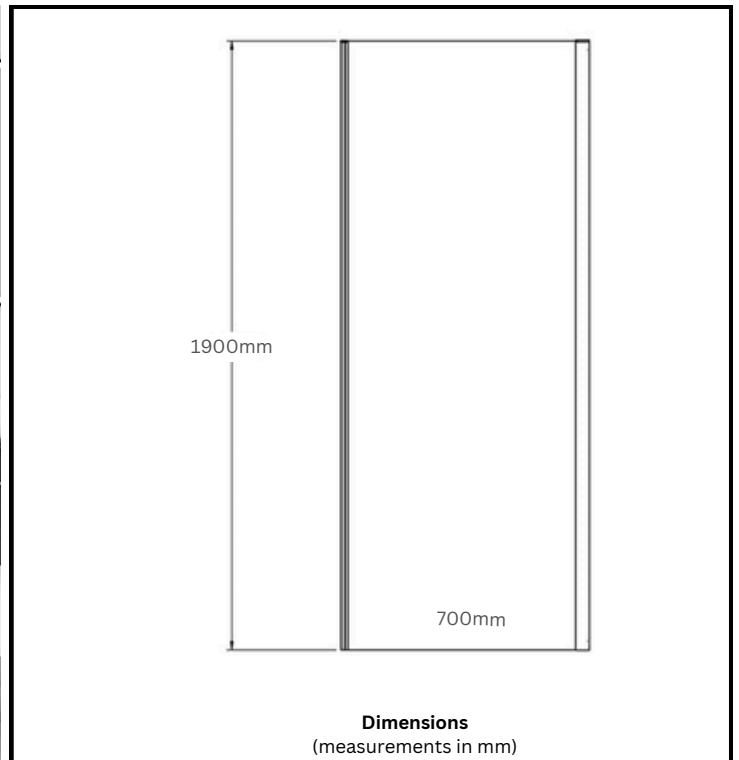

TECHNICAL DATA SHEET

6mm Shower Side Panel 700mm x 1900mm

Product Code: AISPO70B

0121 508 9989

info@aquaproducts.co.uk

Aqua i Products, Unit 6
Station Road, Station Road
Industrial Estate,
Rowley Regis, B65 0JY

Product Measurements:	
Product Weight (Kg):	21
Product Width:	700mm
Product Height:	1900mm
General Information:	
Construction Material:	Aluminium
Universal Opening:	Left or Right
Colour / Finish:	Matt Black
Product Details:	
Adjustment:	680-700mm
Easy Clean:	Yes
Support Arm:	No
Reversible:	Yes
Frame Type:	Unframed
Wall Adjustment:	20mm
Rust Resistant:	Yes
Glass Thickness:	6mm
Glass Type:	Clear
Screen Shape:	Rectangular
Compliance:	BS6206 & CE certified